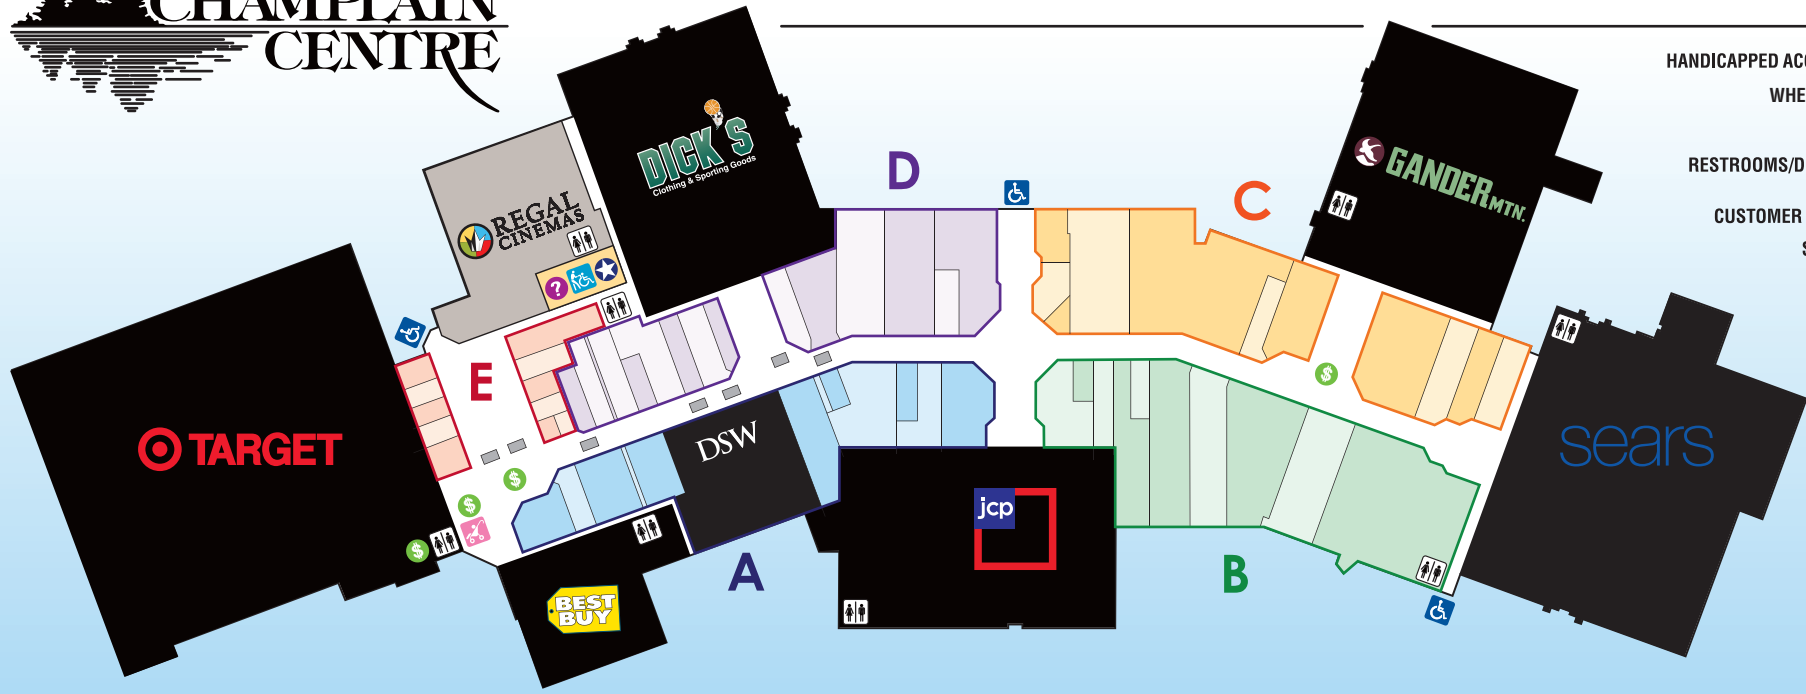

## DIRECTORY

**CHAMPLAIN  
CENTRE**

- HANDICAPPED ACCESSIBLE DOORS
- WHEELCHAIR RENTAL
- STROLLERS
- RESTROOMS/DIAPER CHANGING
- CUSTOMER SERVICE CENTER
- SECURITY OFFICE
- ATM

**ANCHORS**

- Best Buy
- Dick's Sporting Goods
- Gander Mountain
- JCPenney
- Old Navy
- Sears
- Sears Auto Center
- Regal Cinemas
- Target

- Christopher & Banks .....B
- Crazy 8 .....A
- Dick's Sporting Goods
- Dressbarn .....C
- Gander Mountain
- Hollister .....D
- JCPenney
- Maurices .....A
- Motherhood Maternity .....C
- PacSun .....A
- Rue 21 .....B
- Sears
- Spencer's .....D
- Target
- Victoria's Secret .....B